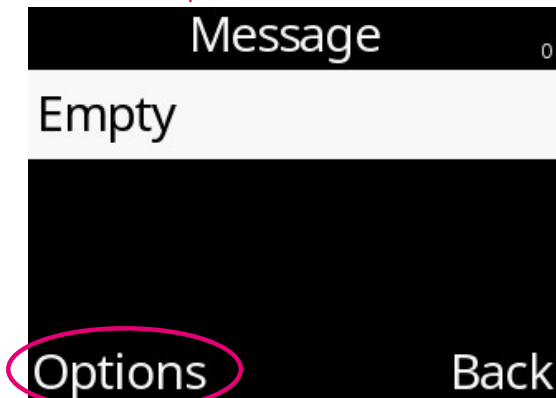

Cell Broadcast Settings Alcatel 3085X

1. Menu/ Messages

2. Klick to OK

3. Klick to Options

4. Select Cell Broadcast list

5. Klick to Options

6. Select Settings

Cell Broadcast Settings Alcatel 3085X

7. Select Channel settings

8. Cell Broadcast Channel settings is shown