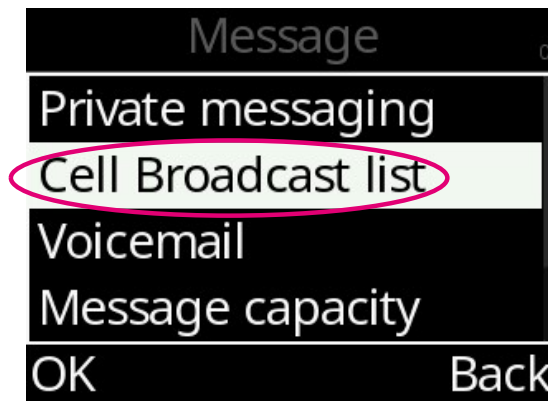

Cell Broadcast Settings Alcatel 3085X

1. Menu/ Messages

2. Klick to OK

3. Klick to Options

4. Select Cell Broadcast list

5. Klick to Options

6. Select Settings

Cell Broadcast Settings Alcatel 3085X

7. Select Channel settings

8. Cell Broadcast Channel settings is shown