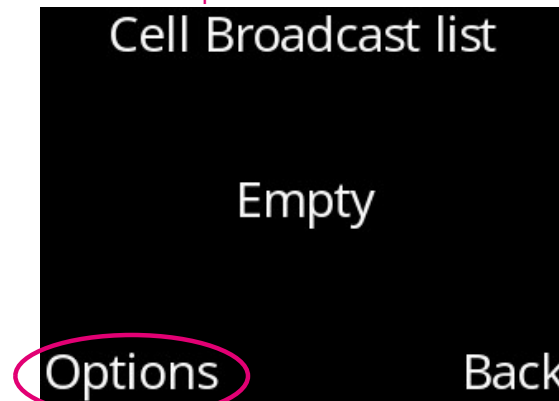

Cell Broadcast Settings Alcatel 3085X

1. Menu/ Messages

2. Klick to OK

3. Klick to Options

4. Select Cell Broadcast list

5. Klick to Options

6. Select Settings

Cell Broadcast Settings Alcatel 3085X

7. Select Channel settings

8. Cell Broadcast Channel settings is shown