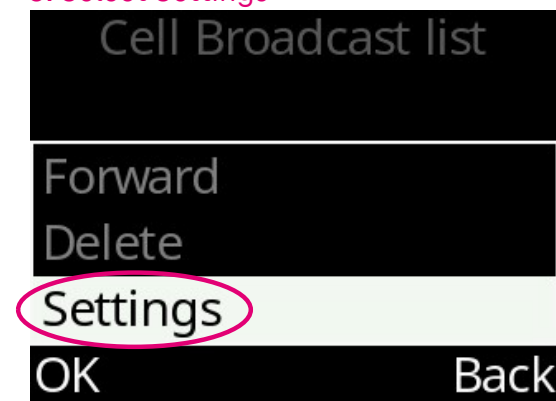

Cell Broadcast Settings Alcatel 3085X

1. Menu/ Messages

2. Klick to OK

3. Klick to Options

4. Select Cell Broadcast list

5. Klick to Options

6. Select Settings

Cell Broadcast Settings Alcatel 3085X

7. Select Channel settings

8. Cell Broadcast Channel settings is shown