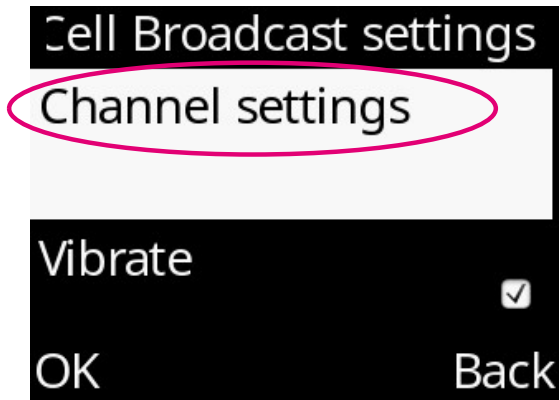

Cell Broadcast Settings Alcatel 3085X

1. Menu/ Messages

2. Klick to OK

3. Klick to Options

4. Select Cell Broadcast list

5. Klick to Options

6. Select Settings

Cell Broadcast Settings Alcatel 3085X

7. Select Channel settings

8. Cell Broadcast Channel settings is shown